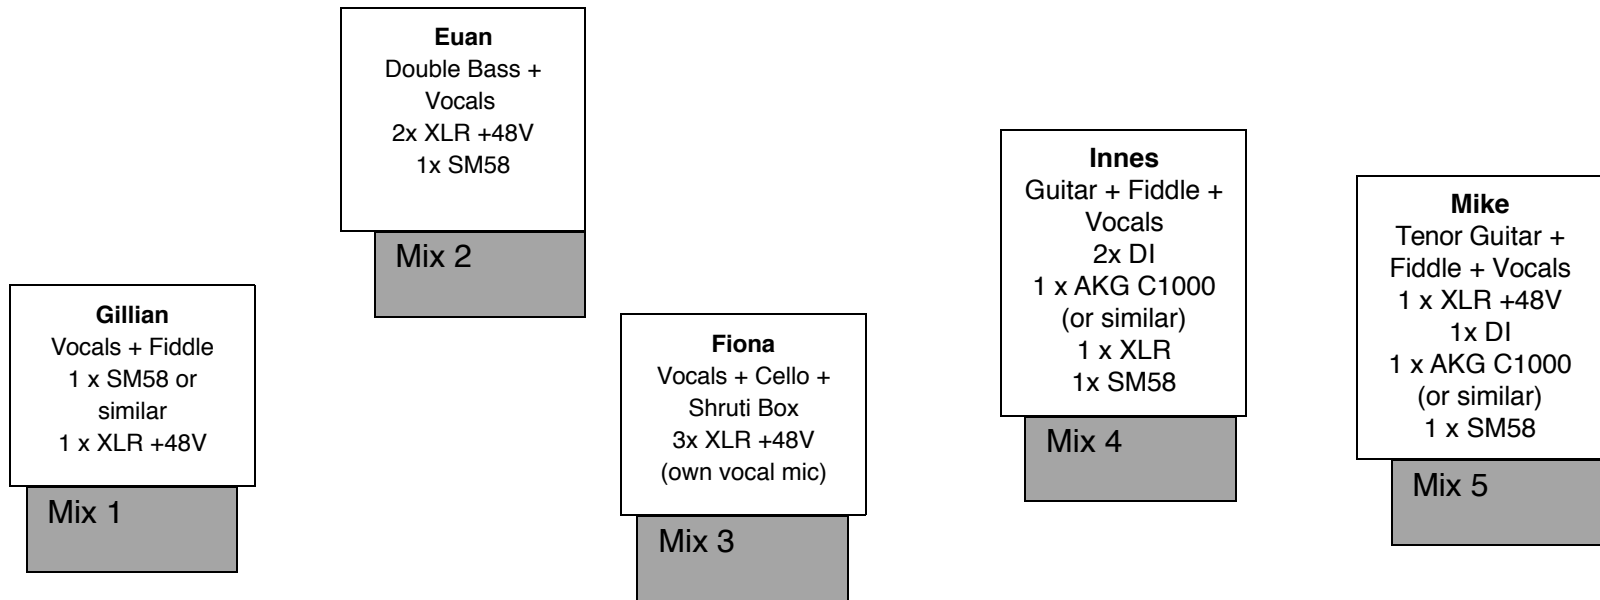

Fiona Hunter Band Stage/Tech Spec

Sound spec

This is the basic pa spec. If there are any problems in providing this, please get in touch immediately. Thanks for your help.

Channel	Instrument	Mic/Input	Notes
1	Gillian Vocal	SM58	
2	Gillian Fiddle	XLR +48V	
3	Euan Vocal	SM58	
4	Euan Double Bass	XLR	Power supply req
5	Euan Double Bass	XLR	
6	Fiona Vocal	XLR (brings own vocal mic)	
7	Fiona Cello	XLR +48V	
8	Fiona Shruti Box	XLR +48V	
9	Innes Vocal	SM58	
10	Innes Guitar	DI + AKG C1000 or similar	Power supply req
11	Innes Fiddle	DI	
12	Mike Vocal	SM58	
13	Mike Tenor Guitar	DI + AKG C1000 or similar	
14	Mike Fiddle	XLR	

Fiona Hunter Band are:

Fiona Hunter: Vocals/Cello/Shruti Box

Gillian Frame: Vocals/Fiddle

Matheu Watson: Vocals/Fiddle/Guitar

Euan Burton: Vocals/Double Bass

Mike Vass: Vocals/Tenor Guitar/Fiddle

Stage Plan

AUDIENCE